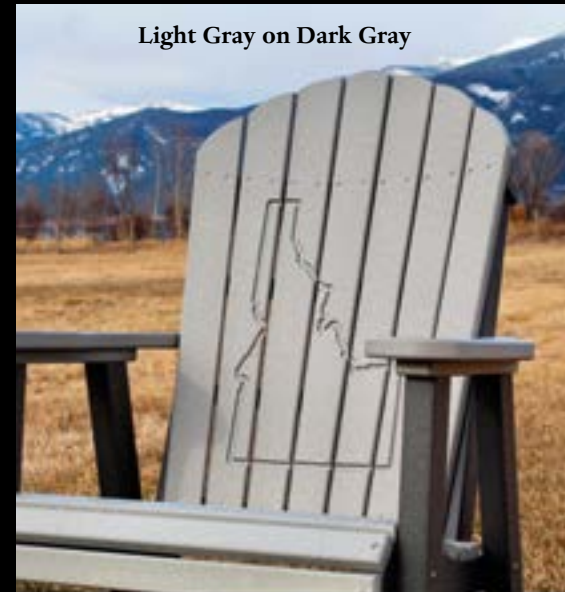

Driftwood Gray on Black

Chocolate Brown on Black

Antique Mahogany on Black

Light Gray on Dark Gray

Antique Mahogany on Black

Classic Balcony Chairs
with Infusion Table
in Brazilian Walnut on Black
(Bar Height)