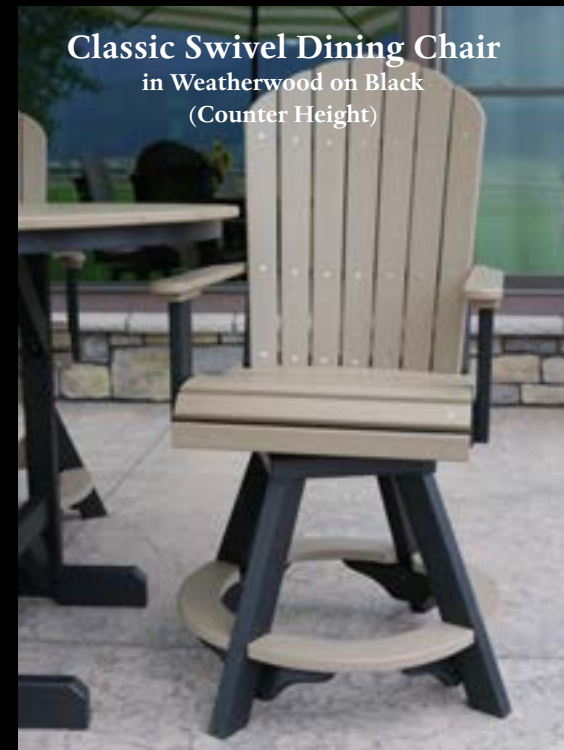

Classic Adirondack Chair
in Burgundy on Black

Classic Rocker
with Regular End Table
in Weatherwood on Chocolate Brown

6' Rectangular Dining Table
with Dining Chairs, Side Chairs & 6' Dining Bench
in Antique Mahogany on Black with Engraved Mountain Tops (Dining Height)

Classic Dining Chair w/ Engraved Mountain Tops

Classic Side Chair w/ Engraved Mountain Tops

Built-in Umbrella Holder

48" Round Dining Table
with Classic Swivel Dining Chairs
in Weatherwood on Black
(Counter Height)

Built-in Umbrella Holder

Classic Swivel Dining Chair
in Weatherwood on Black
(Counter Height)

**Serving Island with
Regular and Saddle Bar Stools**
in Coastal Gray on Black
(56"Lx30"Wx40"H)

Spacious Interior Storage
(2 - 34"Lx18"W Shelves)