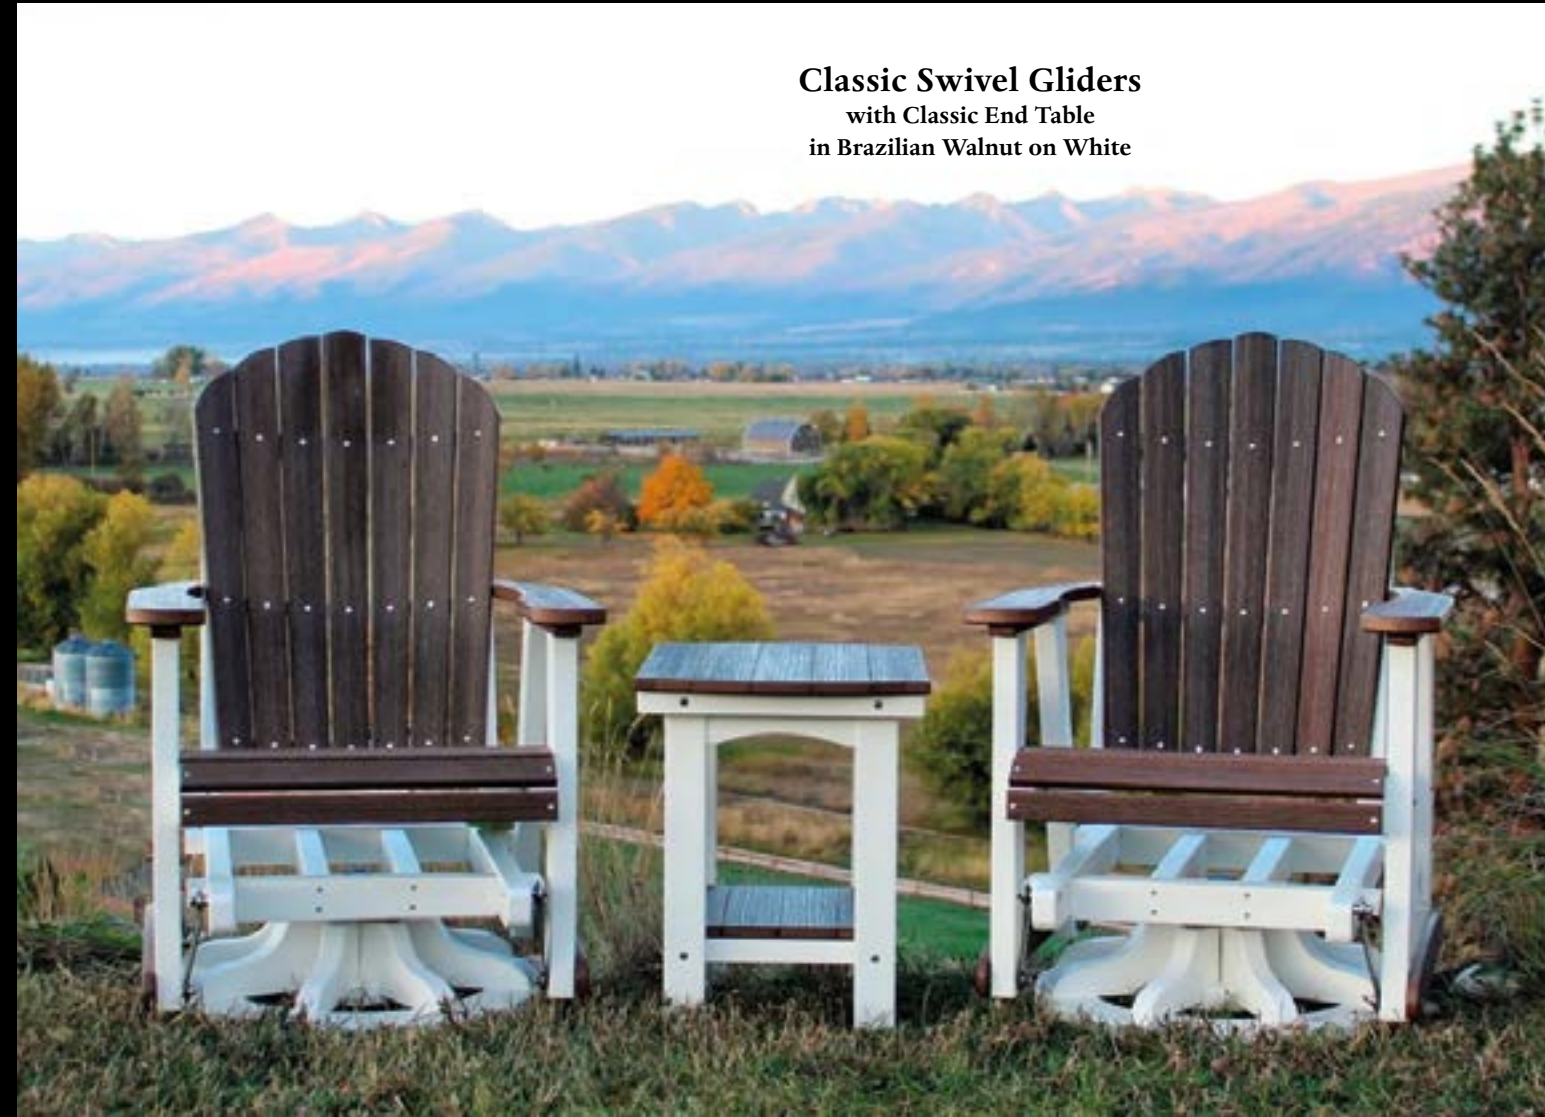

WARRANTY

20 year residential
5 year commercial

Classic 2' & 4' Gliders
with Classic End Tables
in Antique Mahogany Black

Classic 5' Glider w/flipdown console
in White on Black

Classic Swivel Gliders
with Classic End Table
in Brazilian Walnut on White

Driftwood Gray on Black

Chocolate Brown on Black

Antique Mahogany on Black

Light Gray on Dark Gray

Antique Mahogany on Black

Classic Balcony Chairs
with Infusion Table
in Brazilian Walnut on Black
(Bar Height)

Classic Adirondack Chair
in Burgundy on Black

Classic Rocker
with Regular End Table
in Weatherwood on Chocolate Brown

6' Rectangular Dining Table
with Dining Chairs, Side Chairs & 6' Dining Bench
in Antique Mahogany on Black with Engraved Mountain Tops (Dining Height)